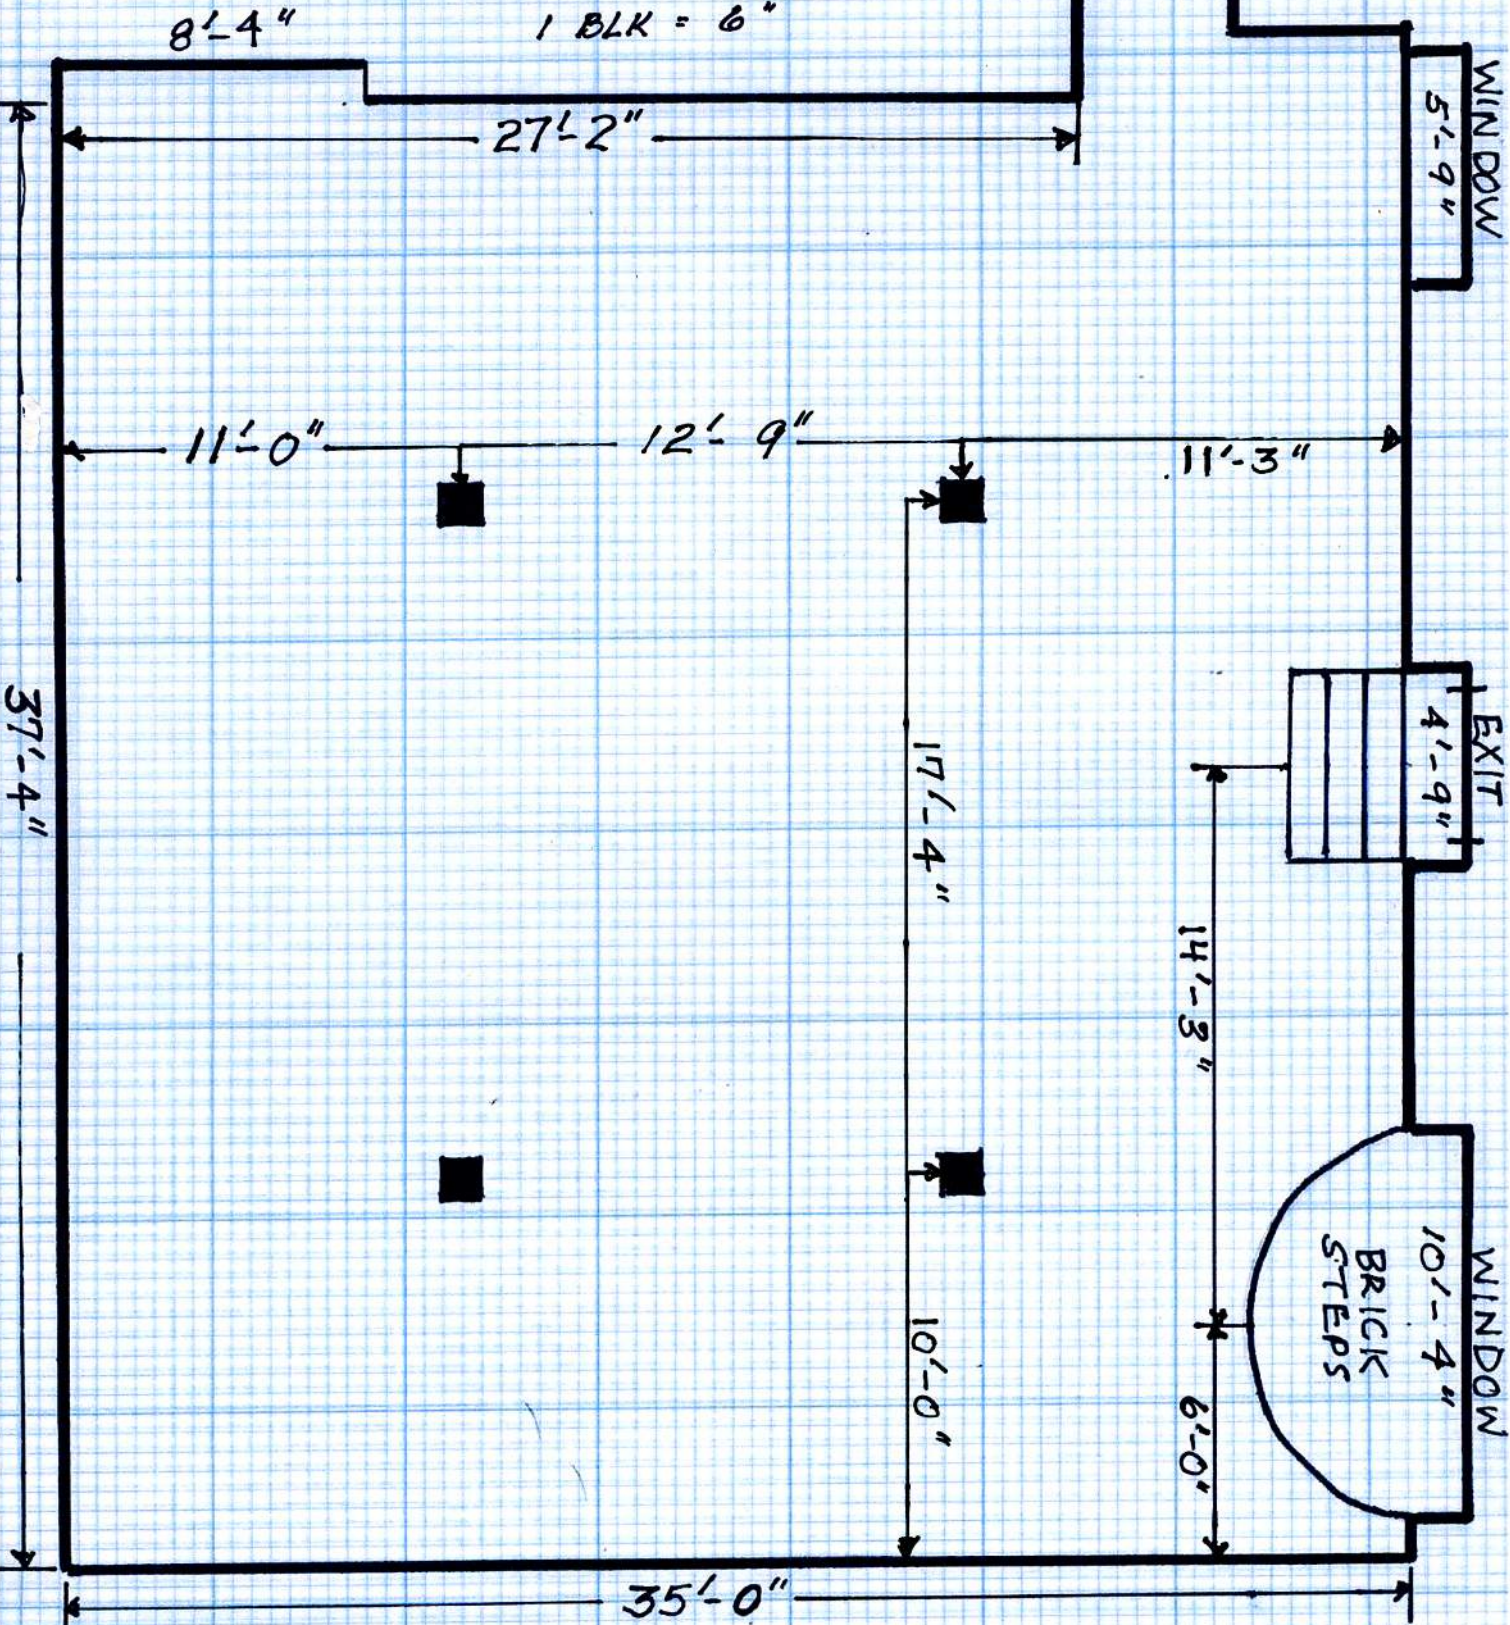

SAINT THOMAS PRESERVATION HALL  
TURN-AROUND ROOM  
MEETING ROOM

SCALE 1" = 5'-0"  
1 BLK = 6"

EXIT

WINDOW  
5'-9"

11'-0"

12'-9"

11'-3"

37'-4"

17'-4"

EXIT  
4'-9"

14'-3"

WINDOW  
10'-4"  
BRICK  
STEPS

10'-0"

6'-0"

35'-0"